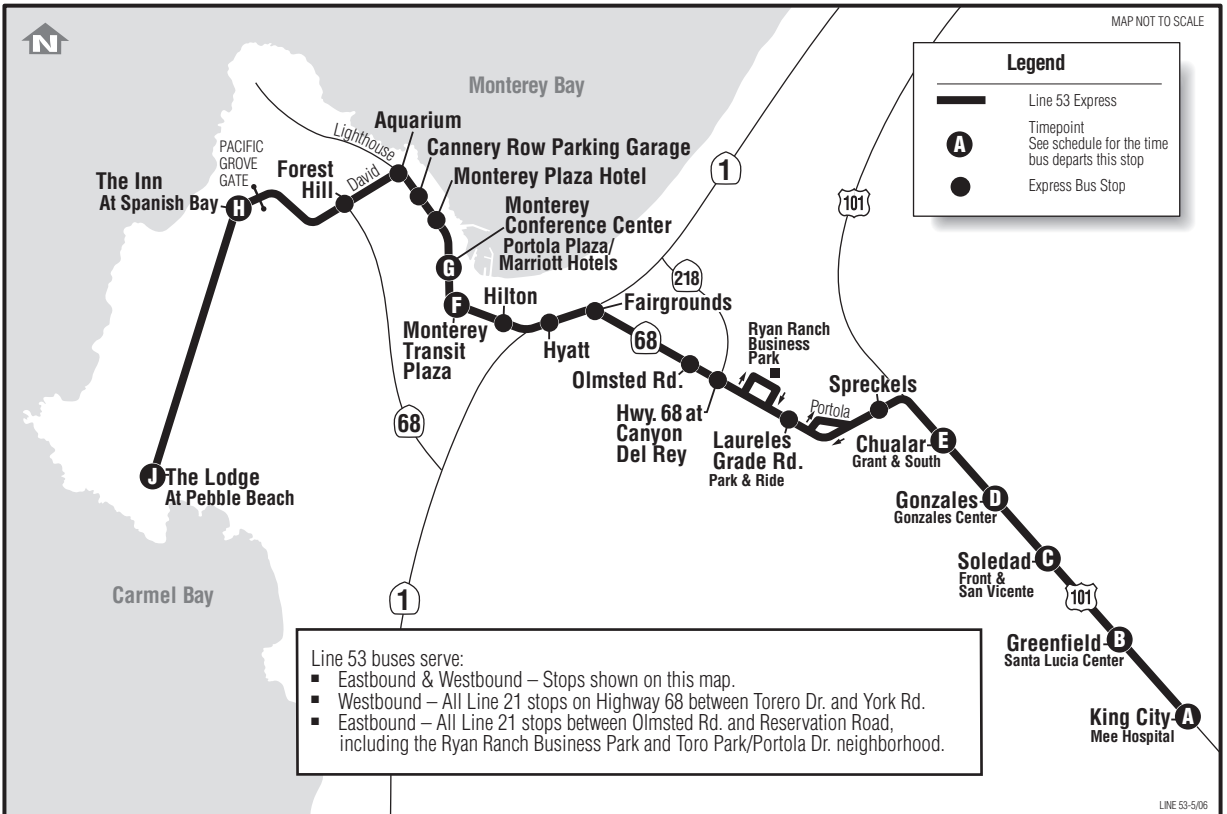

53 Monterey Peninsula Express

Daily**

King City Mee Memorial A	Greenfield- Santa Lucia Center B	Soledad- Front & San Vicente C	Gonzales Center D	Chualar- Grant & South E	Monterey Transit Plaza F	Monterey Conference Ctr G	Inn at Spanish Bay H	Lodge at Pebble Beach J
5:45	5:59	6:10	6:23	6:30	7:15	7:17*	7:28*	7:42*

53 South County Express

Daily**

Lodge at Pebble Beach J	Inn at Spanish Bay H	Monterey Conference Ctr G	Monterey Transit Plaza F	Chualar- Grant & South E	Gonzales Center D	Soledad- Front & San Vicente C	Greenfield- Santa Lucia Center B	King City Mee Memorial A
4:35	4:47	5:00	5:10	6:10*	6:19*	6:30*	6:40*	6:55*

* Bus may arrive or depart this timepoint ahead of schedule.

**Line 53 does not operate Thanksgiving, Christmas Day or New Year's Day.

Light Type = AM **Bold Type = PM**

Between Monterey Transit Plaza and the Lodge at Pebble Beach, Line 53 operates as Line 2 Pebble Beach Express.

Line 53 now stops in Spreckels at Spreckels Blvd. and Hatton Ave.